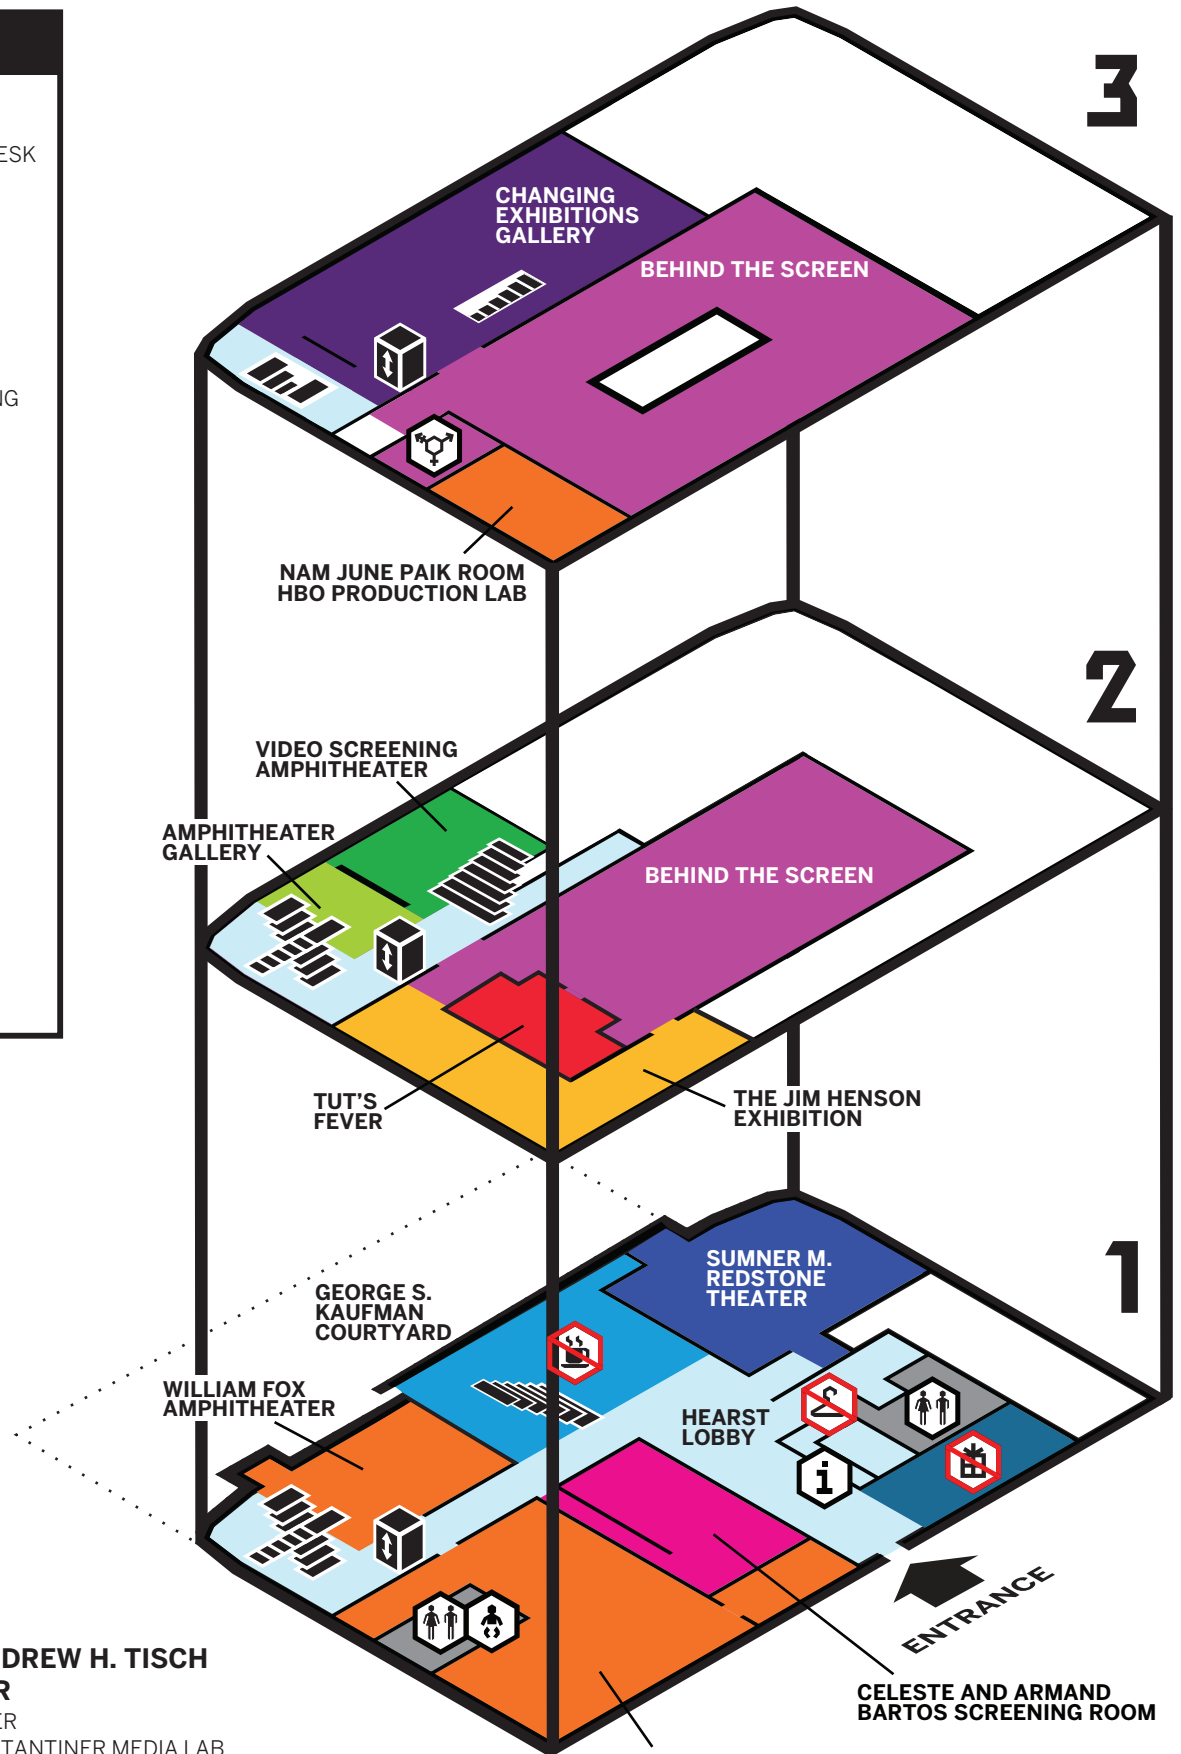

KEY

-  ADMISSIONS/
INFORMATION DESK
-  INCLUSIVE
RESTROOMS
-  RESTROOMS
-  INFANT-CHANGING
AREA
-  COAT CHECK
-  MOVING IMAGE
CAFÉ
-  MOVING IMAGE
STORE
-  ELEVATOR
-  STAIRS
-  TEMPORARILY
CLOSED

**THE ANN R. AND ANDREW H. TISCH
EDUCATION CENTER**

WILLIAM FOX AMPHITHEATER
 LEON AND MICHAELA CONSTANTINER MEDIA LAB
 BURTON LAWRENCE LONDON MEDIA LAB
 NAM JUNE PAIK ROOM / HBO PRODUCTION LAB

LEON AND MICHAELA CONSTANTINER MEDIA LAB
 BURTON LAWRENCE LONDON MEDIA LAB